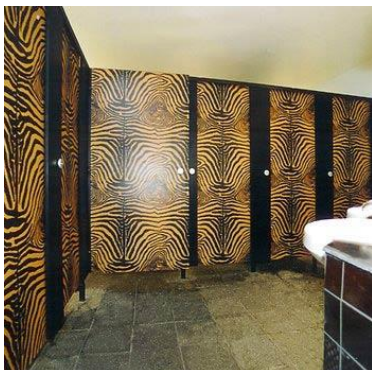

Nightclubs & Leisure

Perfect for nightclubs, bars and leisure. Stylish and contemporary. Long-lasting and resilient. Built for a high traffic environment.

This package combines style and design with privacy and practicality. All our products are aesthetically pleasing and built to withstand its high volume of traffic that a nightclub may endure on a nightly basis.

Materials used are vandal-resistant, an essential and practical function for this environment, full height ducting, to hide toilet cisterns and to create a safe and secure environment with peace of mind for the business owner.